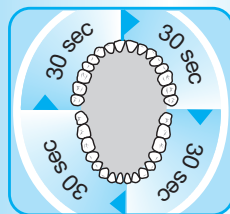

Oral-B Triumph comes with the «Professional Timer» activated. If you wish to switch to the «2-Minute Timer» after you have confirmed the language, simply press the on/off button to change the setting. Then press the brushing mode button to confirm your choice.

Using Oral-B Triumph

Attach an Oral-B brushhead to the handle. You can use any kind of toothpaste. To avoid splashing, guide the brushhead to your teeth before switching the appliance on.

Brushing technique

- Guide the brushhead slowly from tooth to tooth.
- Hold the brushhead in place for a few seconds before moving on to the next tooth.
- Brush the gums as well as the teeth, first the outsides, then the insides, finally the chewing surfaces.
- Do not press too hard or scrub, simply let the brush do all the work.

To help you get optimum brushing results, **Oral-B Triumph** has a pressure control feature to ensure that the right degree of pressure is applied. This helps protect your gums from excessive brushing and makes your toothbrush easy to operate. If too much pressure is applied, the oscillating movement of the brushhead will continue but the pulsation will stop. In addition to feeling the change, you can also hear a different sound.