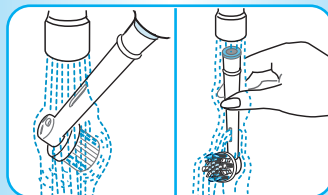

Brushheads

The Oral-B MicroPulse and ProBright brushheads contain a «smart chip» to communicate with the electronics inside the **Oral-B Triumph** handle. The «smart chip» works for you, automatically switching to the appropriate brushing mode for the attached brushhead. Nevertheless, you can select other brushing modes to customize your routine.

Oral-B MicroPulse brushhead

The Oral-B MicroPulse brushhead is recommended for everyday deep cleaning. It features MicroPulse bristles that get deep in hard-to-reach areas between your teeth, gently removing hidden plaque. The brushhead's outer bristles surround each tooth, providing exceptional overall plaque removal.

ProBright brushhead (deluxe model only)

The ProBright brushhead is for occasional or everyday polishing. It features a dentist-inspired polishing cup to remove stains from coffee, tea and tobacco for effective brightening.

We do not recommend using the ProBright or Oral-B MicroPulse brushhead with braces. The Oral-B Ortho brushhead is specifically designed to clean around braces and wires and can be used with Oral-B Triumph.

Oral-B Triumph has Smart Technology that helps you remember when to replace your brushhead to get optimum results. Dentists recommend that you change your brushhead every three months. As soon as your Oral-B MicroPulse or ProBright brushhead has surpassed the recommended usage, the SmartDisplay shows «Replace Brushhead». Replace with a new brushhead to get optimum brushing results. If you notice unusual wear before receiving the «Replace Brushhead» message, replace your brushhead immediately.

Cleaning recommendations