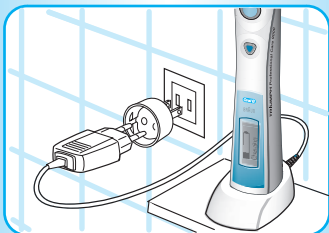

- Plug the SmartPlug into an electrical outlet and place the toothbrush handle (d) on the charging unit. Alternatively, **Oral-B Triumph** can be charged by placing the handle directly into the charging ring while the SmartPlug is plugged in.