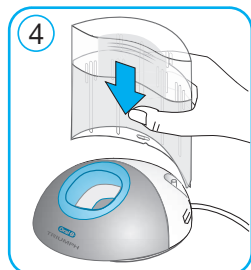

English	4
Deutsch	12
Français	21
Italiano	30
Ελληνικά	39

Internet:
www.oralb.com
www.braun.com

- **(GB)** If you should require further assistance, please call our Consumer Service line.
  0 800 73 11 792 (free call)
- **(IRL)** **Helpline**
  1 800 509 448 (free call)
- **(D)** Haben Sie Fragen zu diesem Produkt?
- **(A)** Rufen Sie an (gebührenfrei):
  00 800 27 28 64 63
- **(CH)** **08 44 - 88 40 10**
- **(F)** Appelez le Service Consommateurs Oral-B :
  0 810 365 855 (numéro azur)
- **(B)** **02-711 92 11**
- **(LU)** Vous avez des questions sur ce produit? Appelez:
  4 00 50 51
- **(I)** Servizio consumatori:
  02-667 86 23
- **(GR)** **Τηλέφωνο για πληροφορίες**
  210 9478700

Type 3731