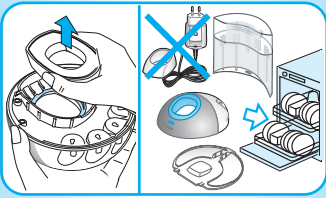

- Before cleaning your charging unit, make sure you disassemble it first. The charging ring and the SmartPlug should never be placed in the dishwasher. However, all other parts (base station, base plate and protective cover) are dishwasher-safe.