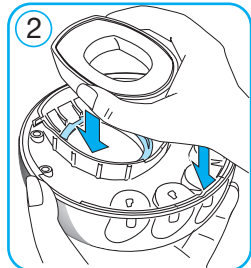

English	4
Deutsch	12
Français	21
Italiano	30
Ελληνικά	39

Internet:
www.oralb.com
www.braun.com

- **(GB)** If you should require further assistance, please call our Consumer Service line.
  0 800 73 11 792 (free call)
- **(IRL)** **Helpline**
  1 800 509 448 (free call)
- **(D)** Haben Sie Fragen zu diesem Produkt?
- **(A)** Rufen Sie an (gebührenfrei):
  00 800 27 28 64 63
- **(CH)** **08 44 - 88 40 10**
- **(F)** Appelez le Service Consommateurs Oral-B :
  0 810 365 855 (numéro azur)
- **(B)** **02-711 92 11**
- **(LU)** Vous avez des questions sur ce produit? Appelez:
  4 00 50 51
- **(I)** Servizio consumatori:
  02-667 86 23
- **(GR)** **Τηλέφωνο για πληροφορίες**
  210 9478700

Type 3731