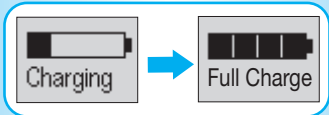

- Plug the SmartPlug into an electrical outlet and place the toothbrush handle (d) on the charging unit. Alternatively, **Oral-B Triumph** can be charged by placing the handle directly into the charging ring while the SmartPlug is plugged in.