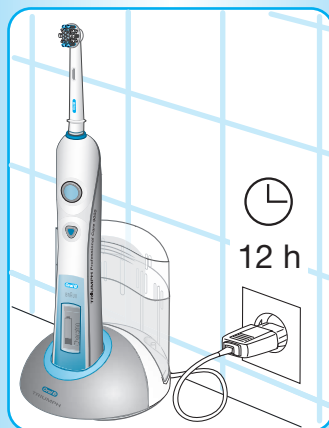

Description of Oral-B Triumph

- a Oral-B MicroPulse brushhead
- b On/off button
- c Brushing mode button
- d Handle
- e SmartDisplay
- f SmartPlug charger (includes charging ring and SmartPlug)
- g Base plate
- h Base station
- i Protective cover
- j ProBright™ brushhead (deluxe model only)

A convenient travel case (deluxe model only) holds the **Oral-B Triumph** handle and two Oral-B brushheads (except for Oral-B CrossAction Power and Oral-B Sonic Complete brushheads).

Connecting and charging

Oral-B Triumph has a waterproof handle, is electrically safe and is designed for use in the bathroom.

To assemble the base station (h) as a charging unit, detach the base plate (g) first (①, page 3). Place the charging ring into the base station and attach the base plate as shown (② and ③, page 3). Then insert the protective cover (i) on the back of your base station (see diagram ④, page 3).

- Plug the SmartPlug into an electrical outlet and place the toothbrush handle (d) on the charging unit. Alternatively, **Oral-B Triumph** can be charged by placing the handle directly into the charging ring while the SmartPlug is plugged in.