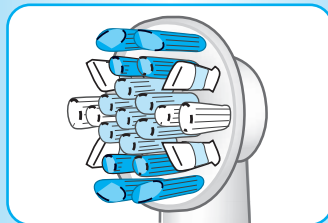

ProBright brushhead (deluxe model only)

The ProBright brushhead is for occasional or everyday polishing. It features a dentist-inspired polishing cup to remove stains from coffee, tea and tobacco for effective brightening.

We do not recommend using the ProBright or Oral-B MicroPulse brushhead with braces. The Oral-B Ortho brushhead is specifically designed to clean around braces and wires and can be used with Oral-B Triumph.

Oral-B Triumph has Smart Technology that helps you remember when to replace your brushhead to get optimum results. Dentists recommend that you change your brushhead every three months. As soon as your Oral-B MicroPulse or ProBright brushhead has surpassed the recommended usage, the SmartDisplay shows «Replace Brushhead». Replace with a new brushhead to get optimum brushing results. If you notice unusual wear before receiving the «Replace Brushhead» message, replace your brushhead immediately.

Cleaning recommendations

- After brushing, rinse your brushhead thoroughly under running water.
- Remove the brushhead from the handle and clean both parts separately under running water. Then wipe them dry before you put the handle on the charging unit.

Replace
Brushhead