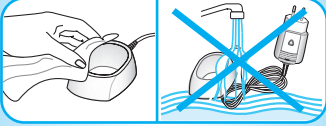

- From time to time, you can also clean the charging ring and the SmartPlug with a damp cloth. The SmartPlug charger should never be placed in water.

Subject to change without notice.

This product conforms to the European Directives EMC 89/336/EEC and Low Voltage 73/23/EEC.

This product contains rechargeable batteries. In the interest of protecting the environment, please do not dispose of the product in the household waste at the end of its useful life. Disposal can take place at an Oral-B Braun Service Centre or at appropriate collection points provided in your country.

Guarantee

We grant 2 years guarantee on the product commencing on the date of purchase. Within the guarantee period we will eliminate, free of charge, any defects in the appliance resulting from faults in materials or workmanship, either by repairing or replacing the complete appliance as we may choose. This guarantee extends to every country where this appliance is supplied by Braun or its appointed distributor.

This guarantee does not cover: damage due to improper use, normal wear or use as well as defects that have a negligible effect on the value or operation of the appliance. The guarantee becomes void if repairs are undertaken by unauthorised persons and if original Braun parts are not used.

To obtain service within the guarantee period, hand in or send the complete appliance with your sales receipt to an authorised Oral-B Braun Service Centre.

For UK only:

This guarantee in no way affects your rights under statutory law.