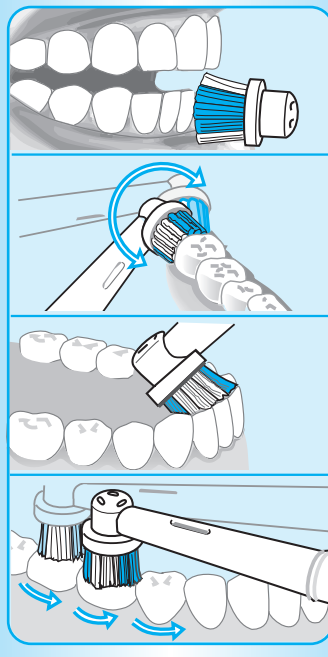

Oral-B Triumph comes with the «Professional Timer» activated. If you wish to switch to the «2-Minute Timer» after you have confirmed the language, simply press the on/off button to change the setting. Then press the brushing mode button to confirm your choice.

Using Oral-B Triumph

Attach an Oral-B brushhead to the handle. You can use any kind of toothpaste. To avoid splashing, guide the brushhead to your teeth before switching the appliance on.

Brushing technique

- Guide the brushhead slowly from tooth to tooth.
- Hold the brushhead in place for a few seconds before moving on to the next tooth.
- Brush the gums as well as the teeth, first the outsides, then the insides, finally the chewing surfaces.
- Do not press too hard or scrub, simply let the brush do all the work.

To help you get optimum brushing results, **Oral-B Triumph** has a pressure control feature to ensure that the right degree of pressure is applied. This helps protect your gums from excessive brushing and makes your toothbrush easy to operate. If too much pressure is applied, the oscillating movement of the brushhead will continue but the pulsation will stop. In addition to feeling the change, you can also hear a different sound.