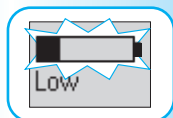

- Plug the SmartPlug into an electrical outlet and place the toothbrush handle (d) on the charging unit. Alternatively, **Oral-B Triumph** can be charged by placing the handle directly into the charging ring while the SmartPlug is plugged in.